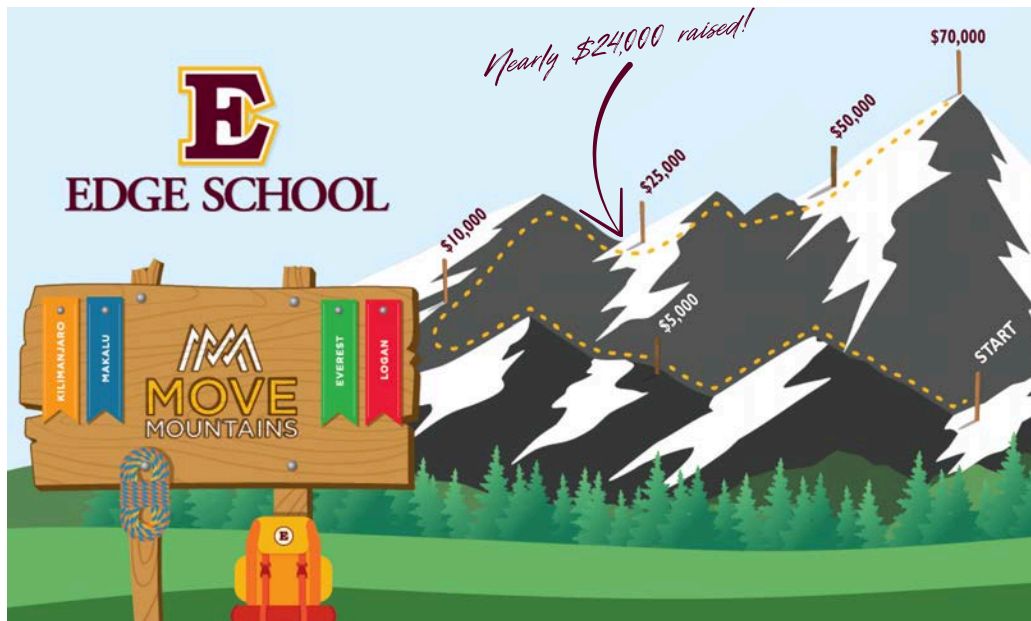

Limited Edition Edgewear

Pre-order our spring Edgewear items until Friday, March 27 – items include free shipping to the school. [Click here to purchase.](#)

edgeschool.com
edgemountaineers.com

@edge.school

@edgeschool

EDGE SCHOOL

Move Mountains Recap

Thank you to everyone who donated during Move Mountains. We raised nearly \$24,000 towards our goal of \$70,000 to build a new playground in our courtyard. While we did not reach our goal, we will be looking into a potential grant that may provide additional funding. We are very pleased to have had the most number of tickets sold for the pie throwing contest, as well as the most number of cash donations in the mountain team banks from our student-athletes. Huge congratulations to Makalu for coming in first place by raising the most amount of funds and having the highest number of donations – well done!