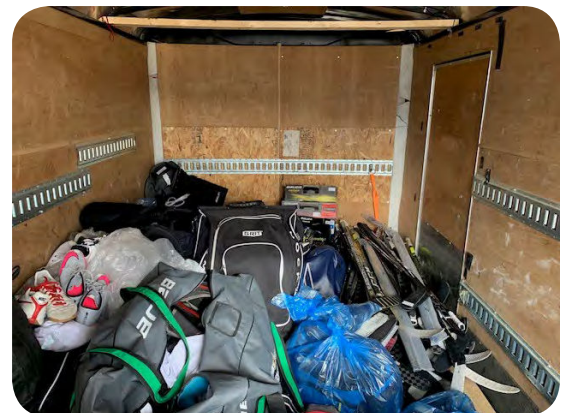

- Over 1000(!) pieces of great quality, safe to use equipment.
- Majority of the equipment was hockey related, which is great because they have exhausted their hockey inventory over the past couple of months getting kids ready for hockey season.
- 83 incredible hockey sticks! Majority of these are in incredible shape and are the exact sizing that KidSport needed.
- 45 pairs of hockey skates.
- 25 hockey helmets.
- An assortment of other pieces of equipment including soccer cleats, skis and ski equipment, running shoes, and more!